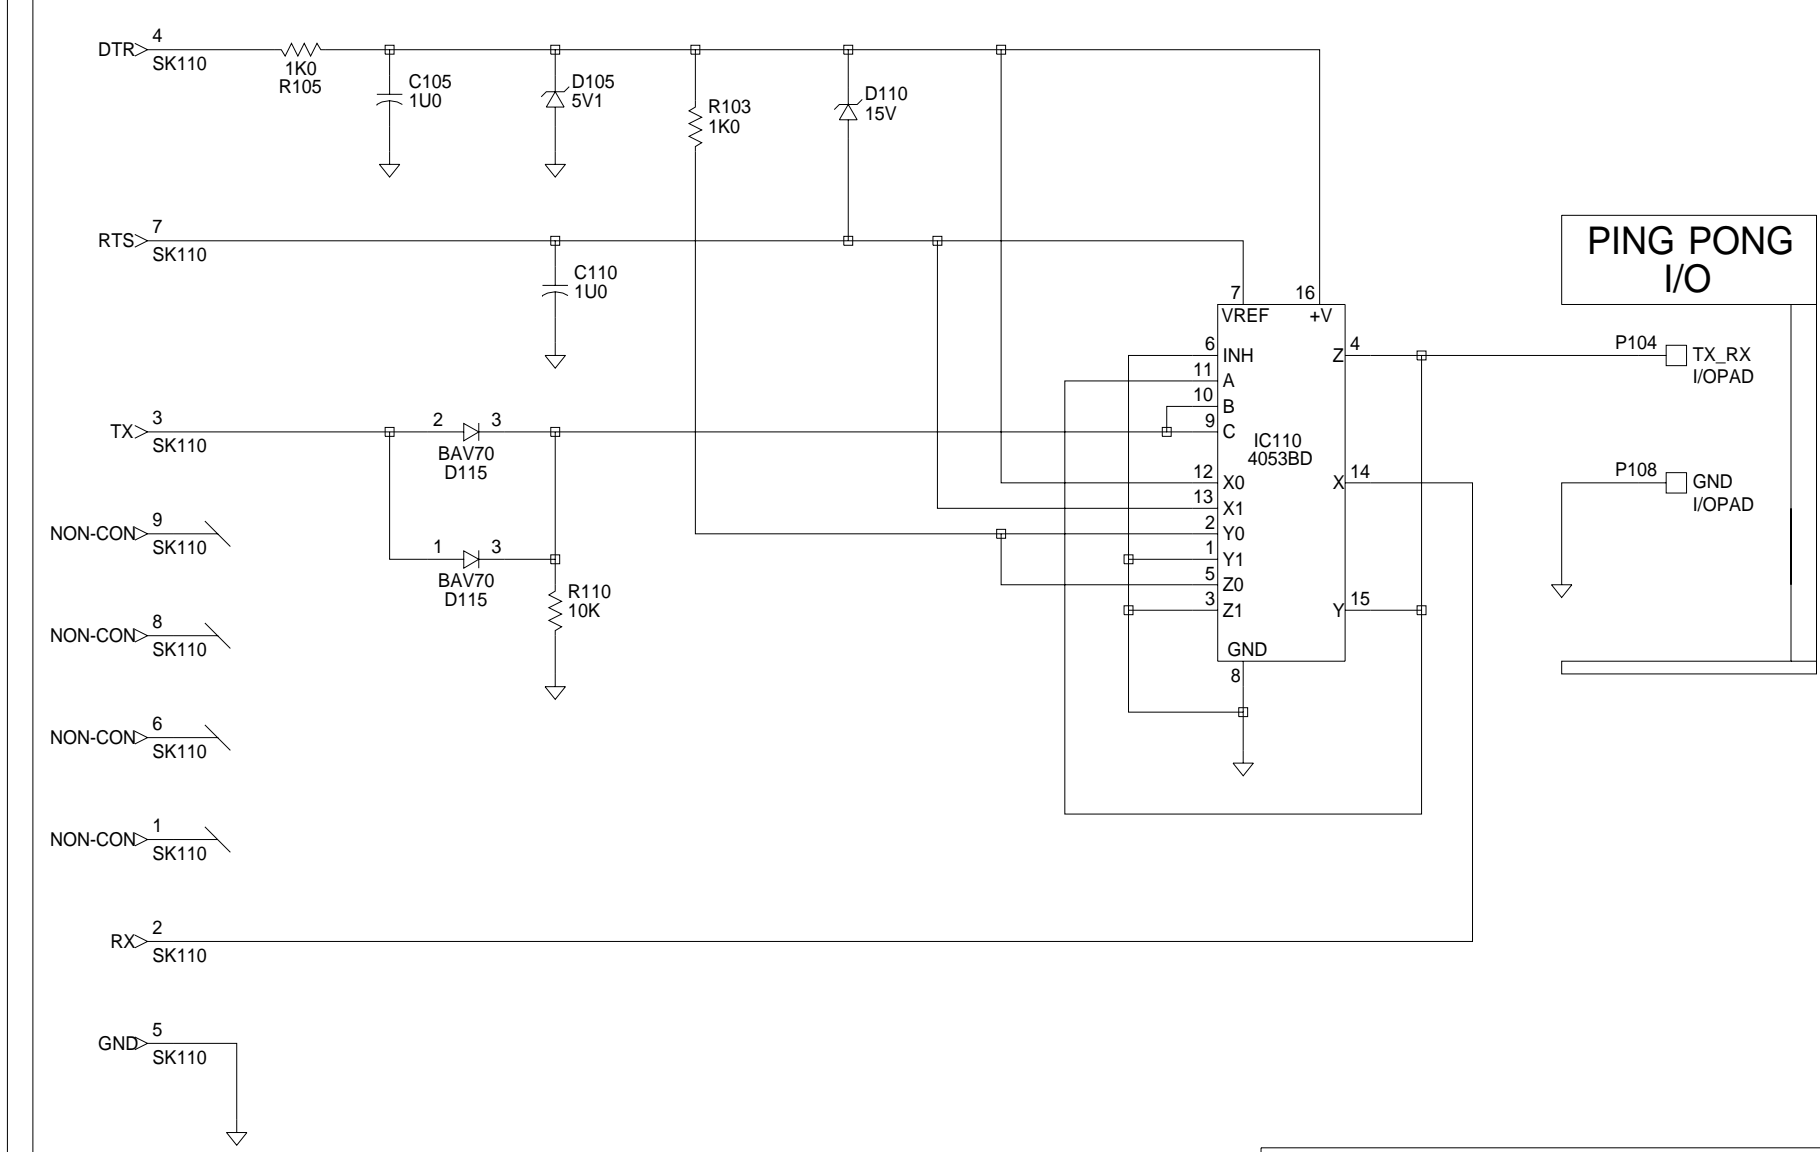

PC SERIAL COMPORT

PING PONG I/O

DRANGE

© **TAIT ELECTRONICS**
T800-08
PROGRAMLEAD

IPN:	ISSUE:	ID:		
220-01400-01	1A	2.SC. 1		
PROJECT:	DESIGNER:	FILE NAME:	FILE DATE:	NO.SHEETS:
T800PL	DAVES	140001A	15-7-97	2

1A	C/N720009	DAVES				
0A	ORIGINAL	DAVES				
REV/ISS	AMENDMENTS	DRAWN	CHKD	D.O.	APVD	DATE